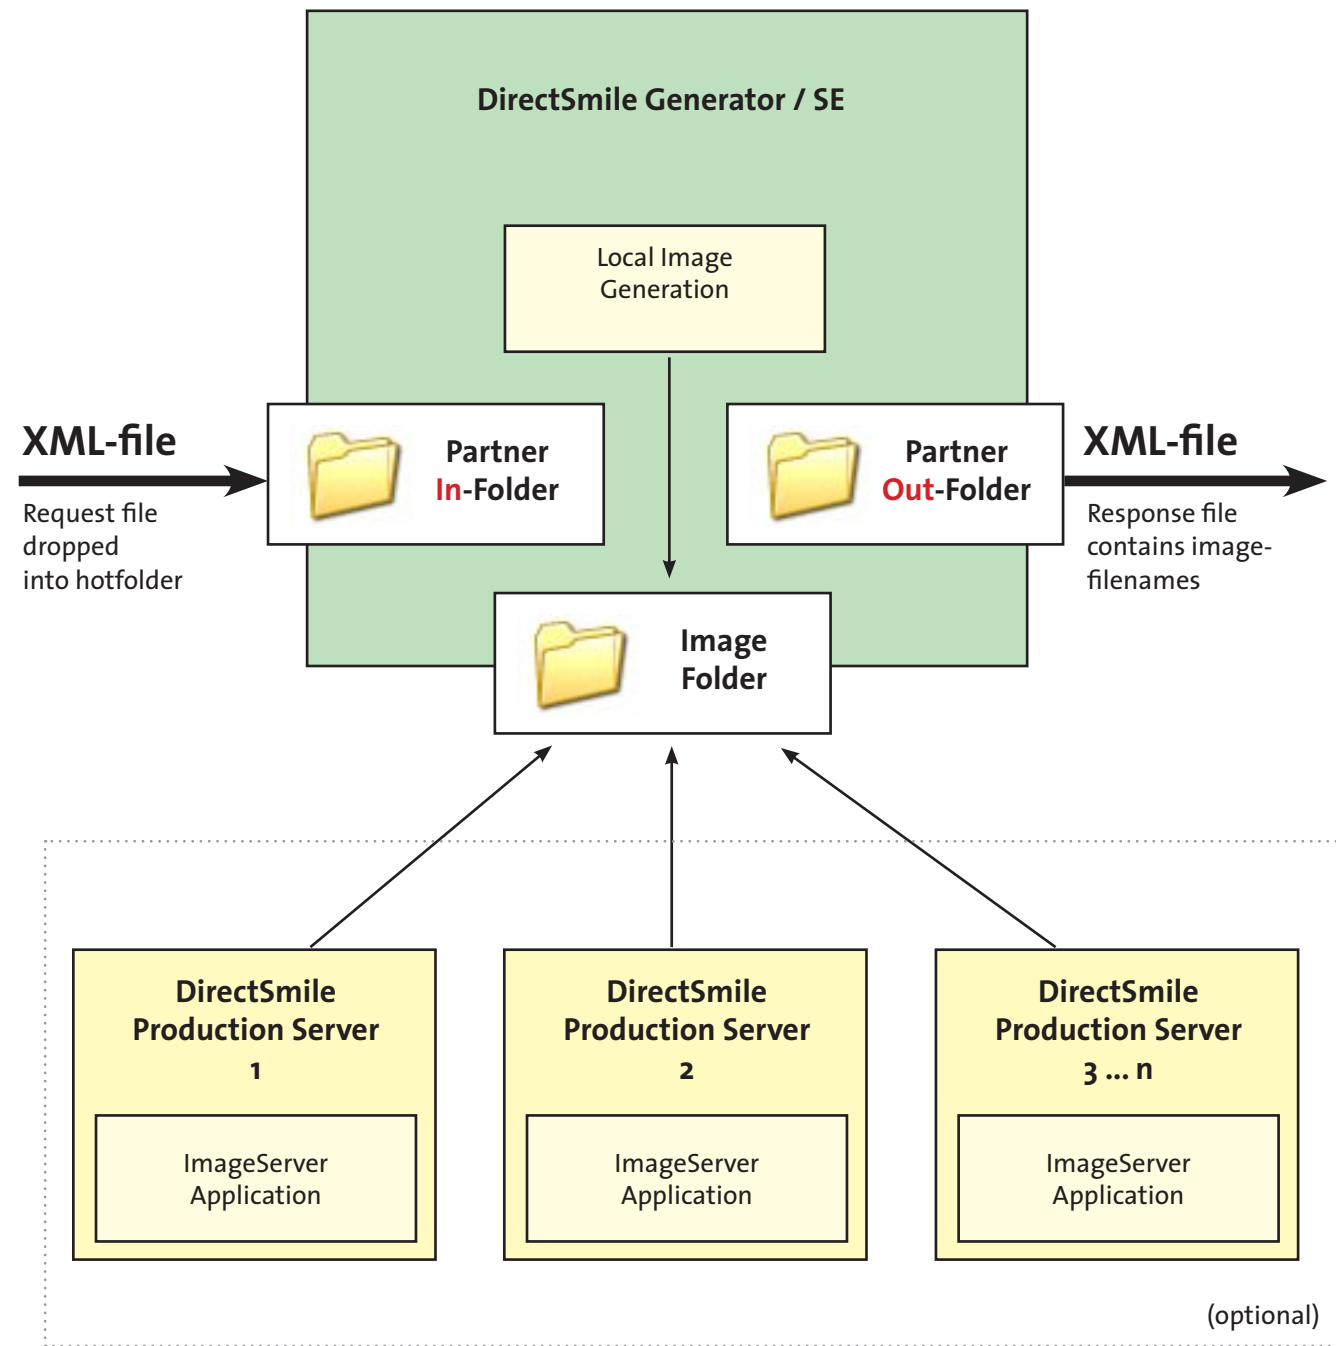

# DirectSmile Partner Interface

(Asynchronous operation - For high volume image requests)

Communication is hotfolder based.  
Hotfolders does not necessarily have to be on the Generator Computer.

# DirectSmile Preview Interface

(Full synchronius operation - For fast single image previews)

Communication is Webservice based.  
All involved computers must be reachable from the internet.