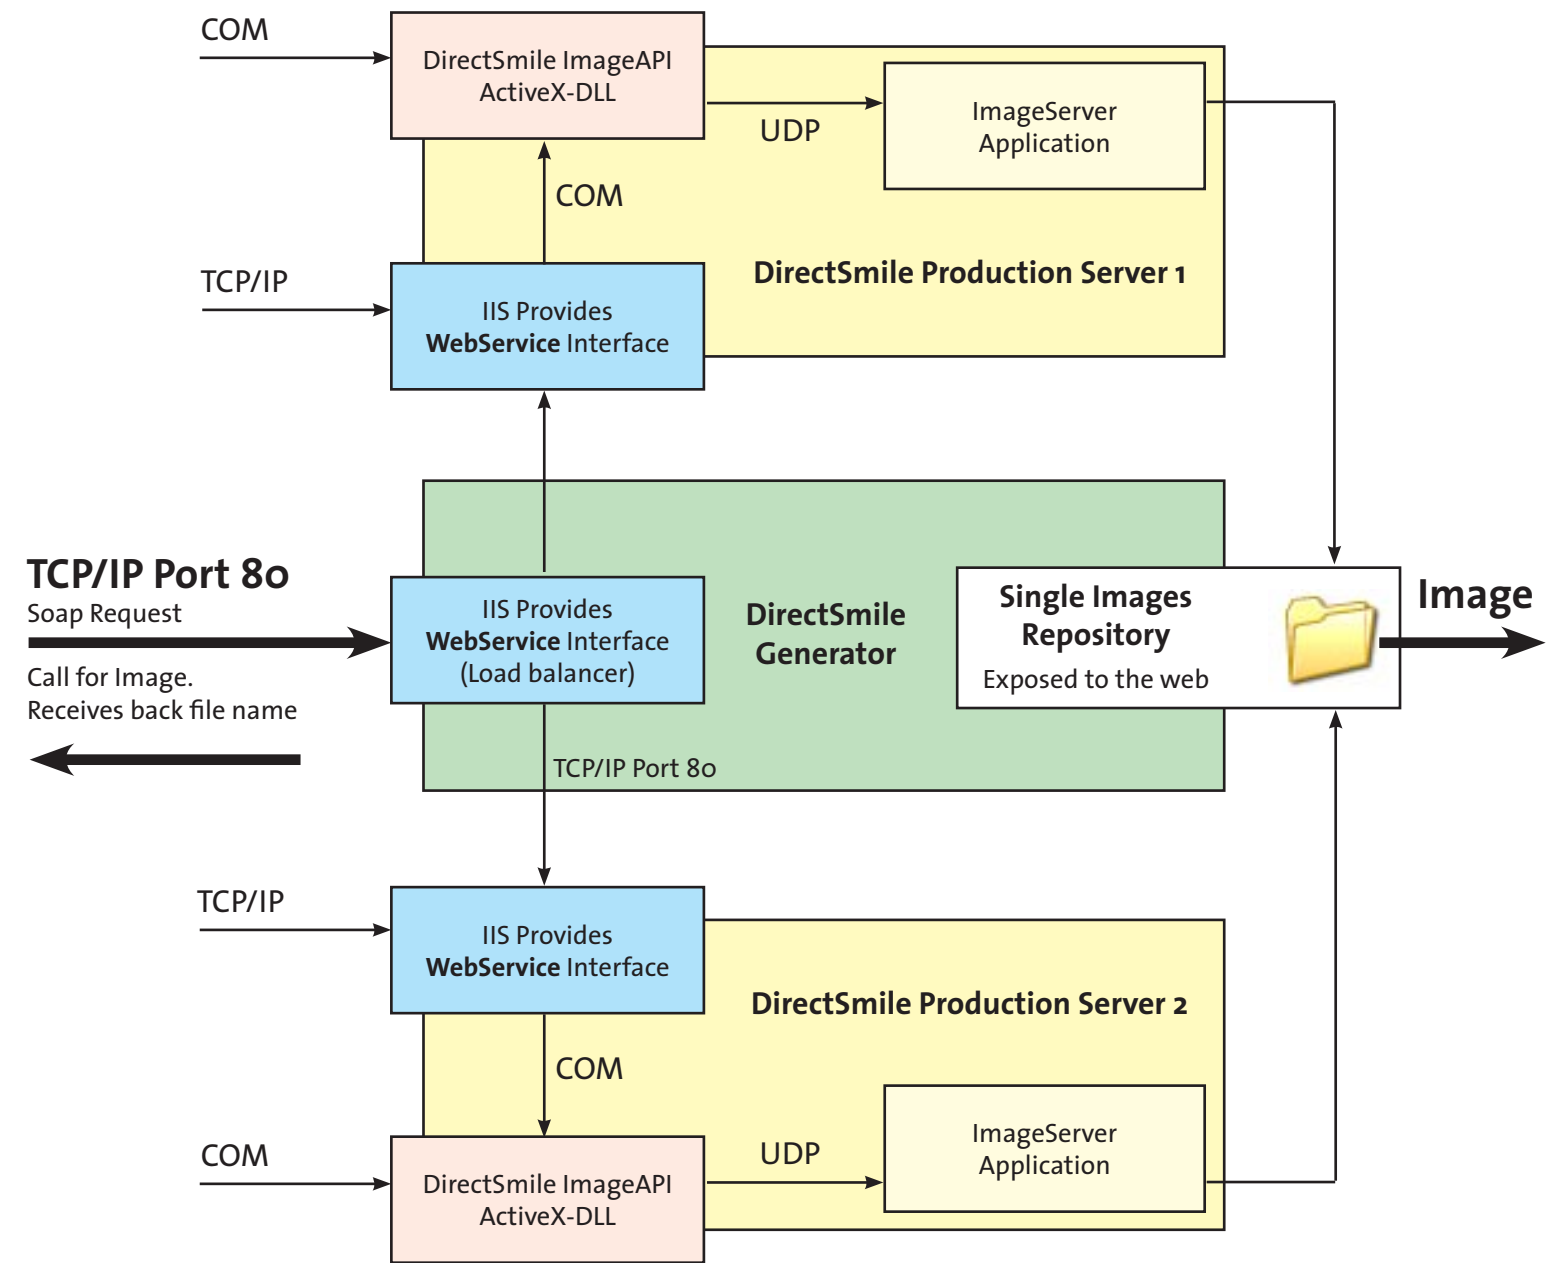

# DirectSmile Partner Interface

(Asynchronous operation - For high volume image requests)

Communication is hotfolder based.  
Hotfolders does not necessarily have to be on the Generator Computer.

# DirectSmile Preview Interface

(Full synchronius operation - For fast single image previews)

Communication is Webservice based.  
All involved computers must be reachable from the internet.