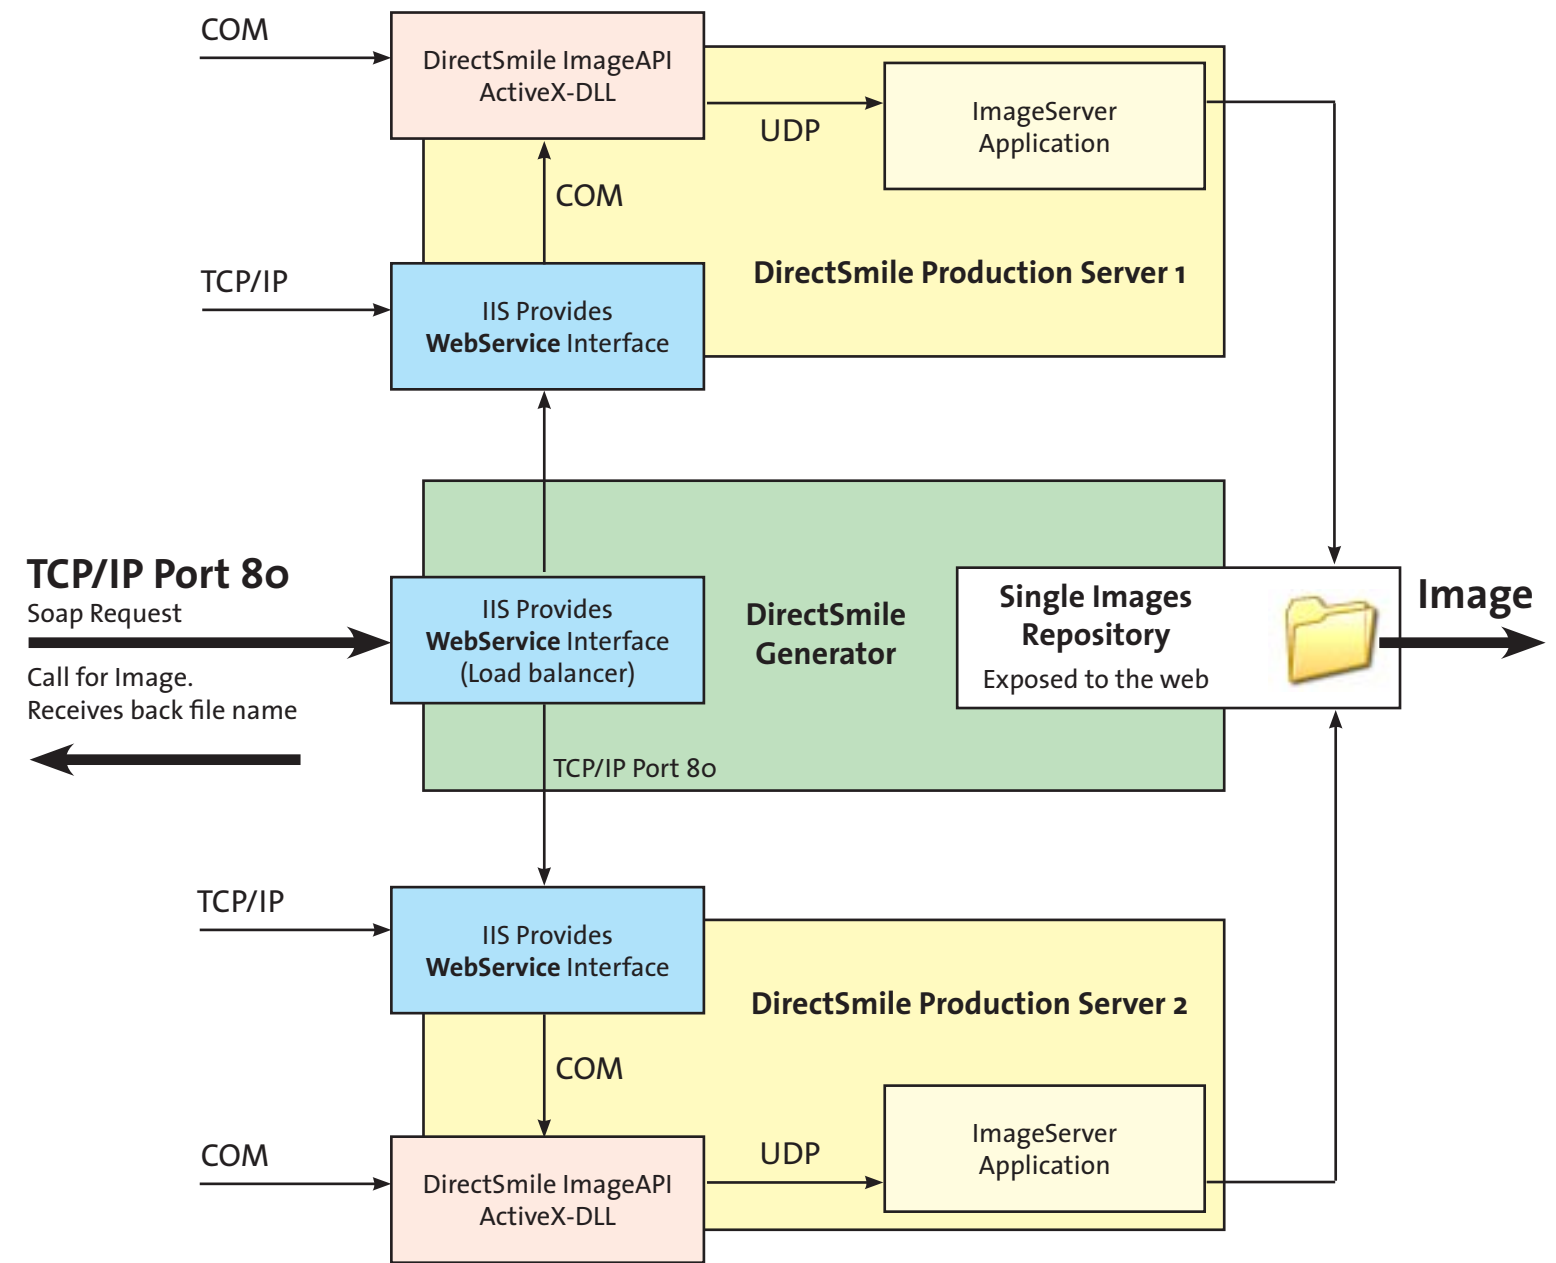

DirectSmile Partner Interface

(Asynchronous operation - For high volume image requests)

Communication is hotfolder based.
Hotfolders does not necessarily have to be on the Generator Computer.

DirectSmile Preview Interface

(Full synchronius operation - For fast single image previews)

Communication is Webservice based.
All involved computers must be reachable from the internet.