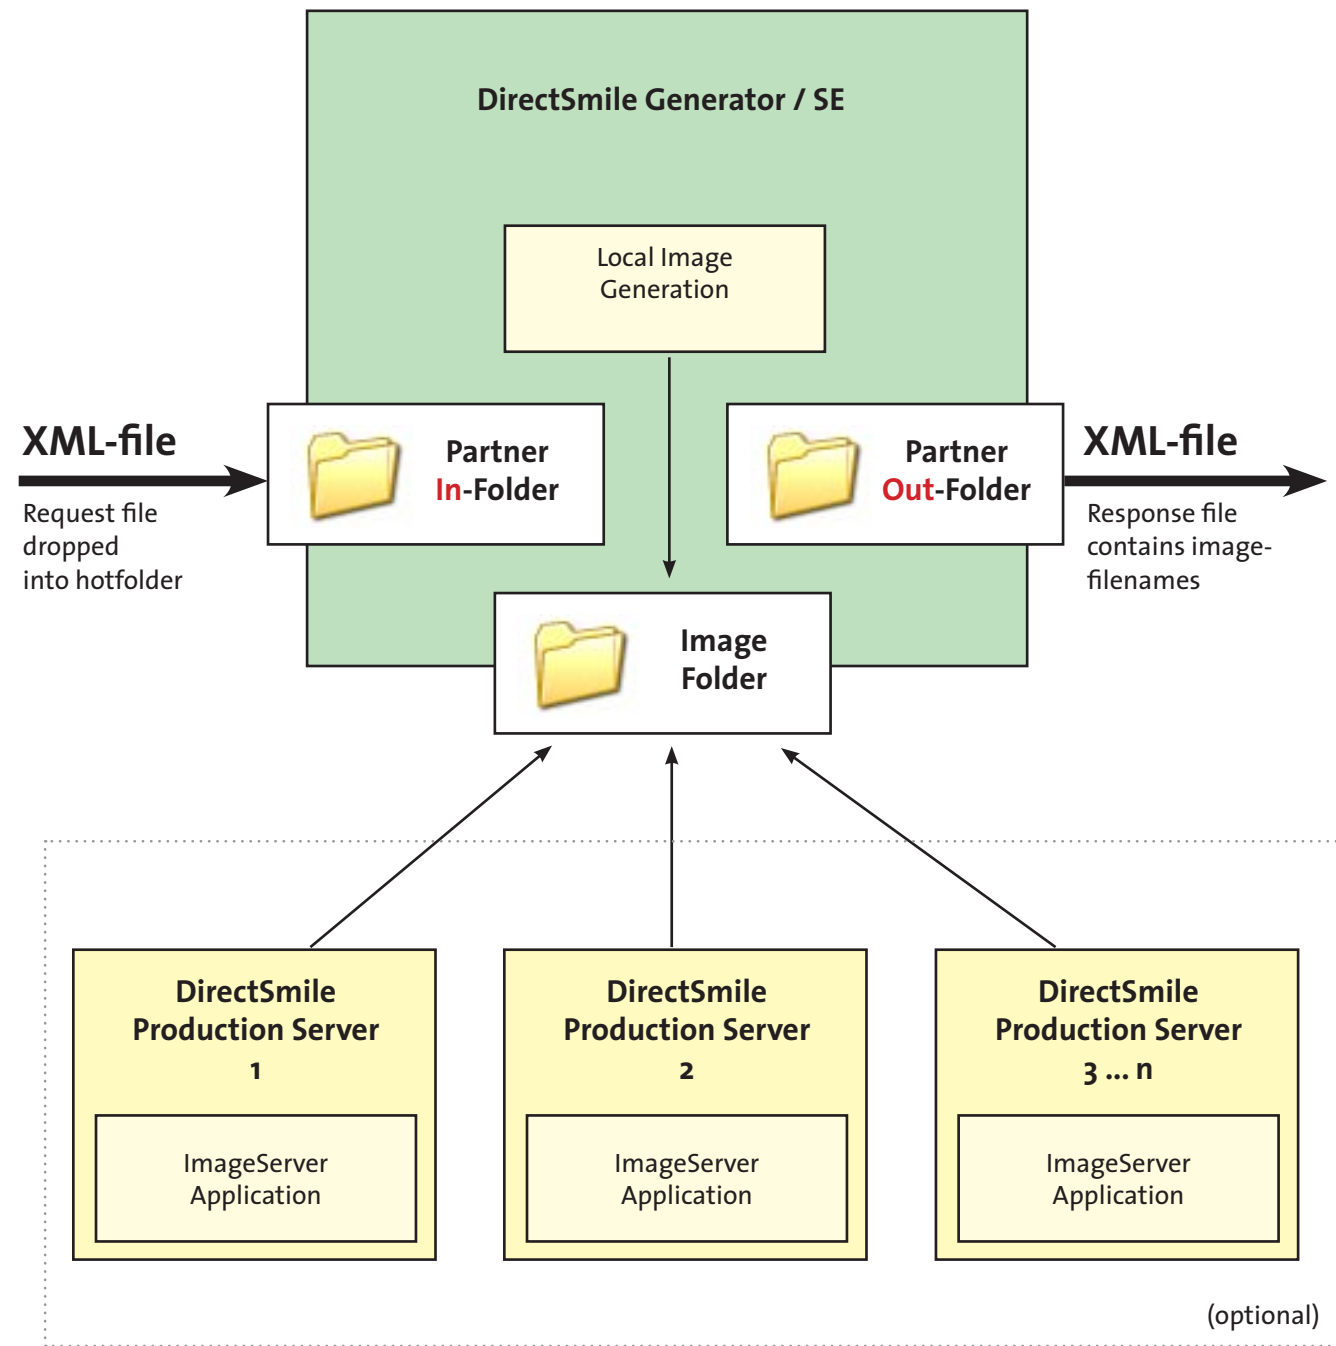

DirectSmile Partner Interface

(Asynchronous operation - For high volume image requests)

Communication is hotfolder based.
Hotfolders does not necessarily have to be on the Generator Computer.

DirectSmile Preview Interface

(Full synchronius operation - For fast single image previews)

Communication is Webservice based.
All involved computers must be reachable from the internet.