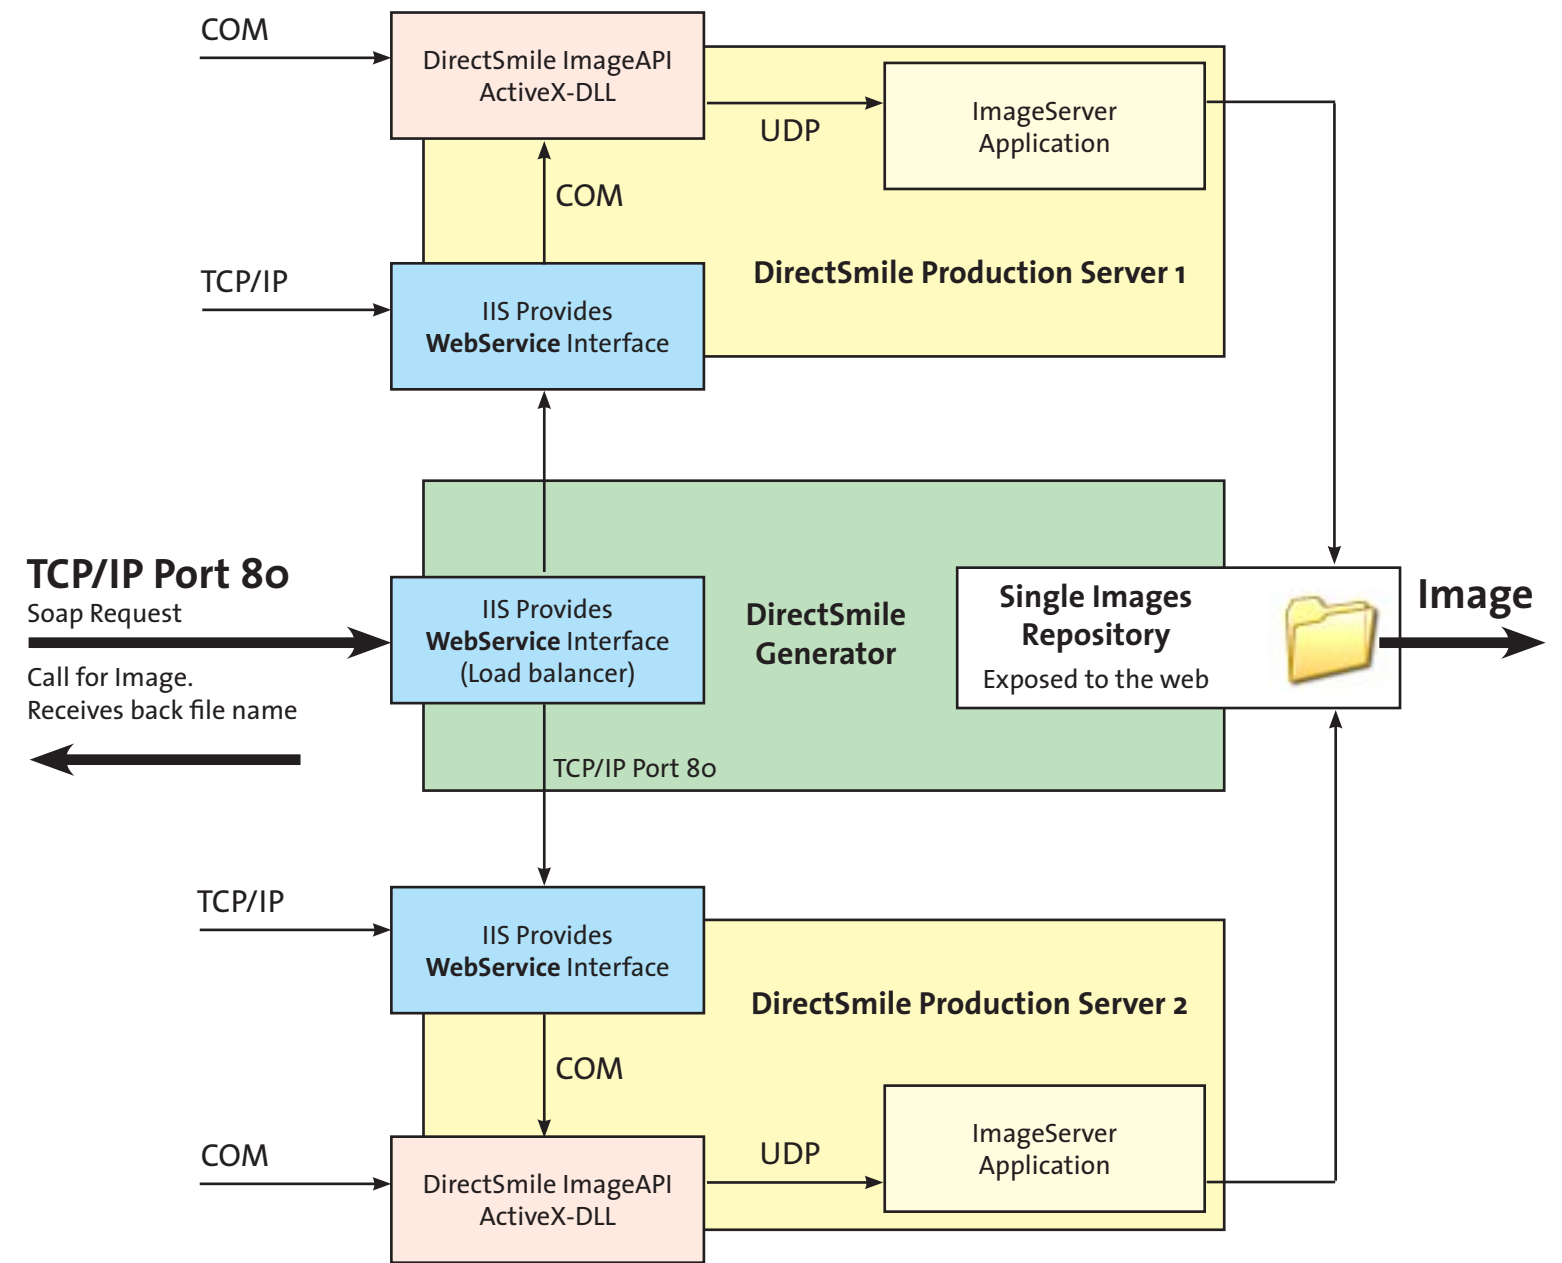

DirectSmile Partner Interface

(Asynchronous operation - For high volume image requests)

Communication is hotfolder based.
Hotfolders does not necessarily have to be on the Generator Computer.

DirectSmile Preview Interface

(Full synchronius operation - For fast single image previews)

Communication is Webservice based.
All involved computers must be reachable from the internet.